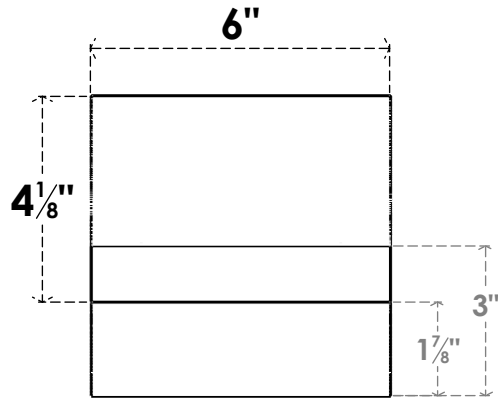

ITEM NUMBER: RFTURO060X06000X28000X006RID00RCPR

6"W X 6"H X 28"L TIMBERTHANE ROUGH CEDAR RIDGEWOOD FAUX WOOD OPEN RAFTER TAIL, 6"L END, PRIMED TAN

SIDE PROFILE

FRONT PROFILE

ISOMETRIC

GENERATED DATE : 03/02/2023