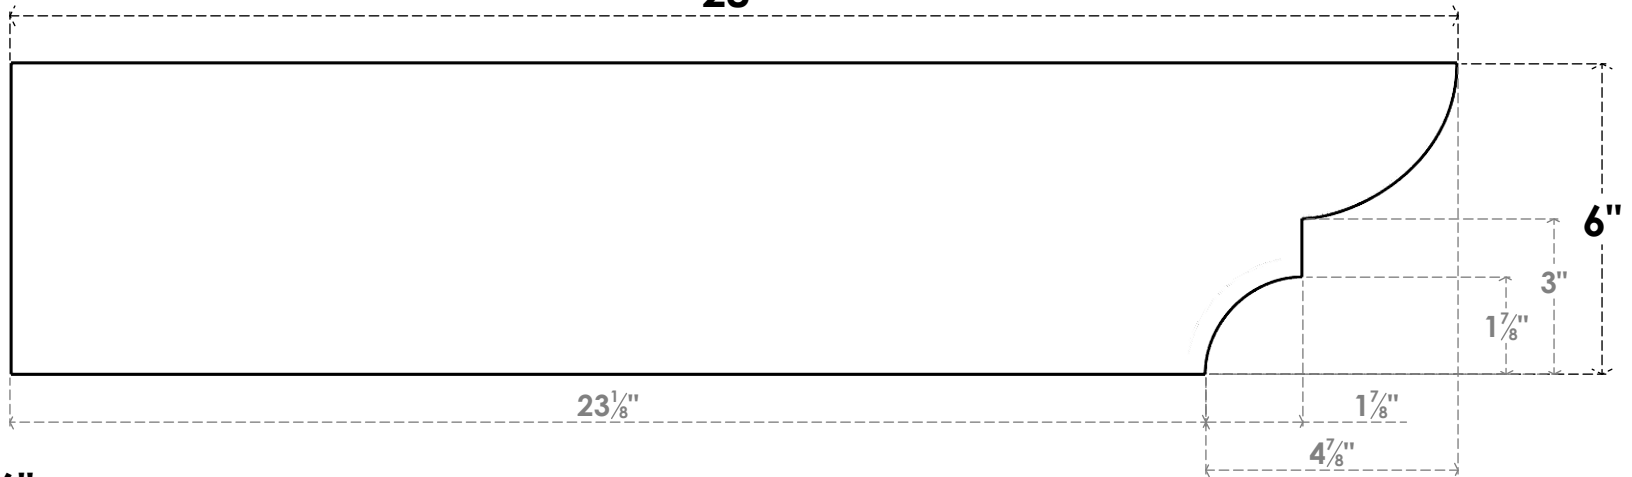

ITEM NUMBER: RFTURO060X06000X28000X006RID00RCPR

6"W X 6"H X 28"L TIMBERTHANE ROUGH CEDAR RIDGEWOOD FAUX WOOD OPEN RAFTER TAIL, 6"L END, PRIMED TAN

SIDE PROFILE

FRONT PROFILE

ISOMETRIC

GENERATED DATE : 03/02/2023