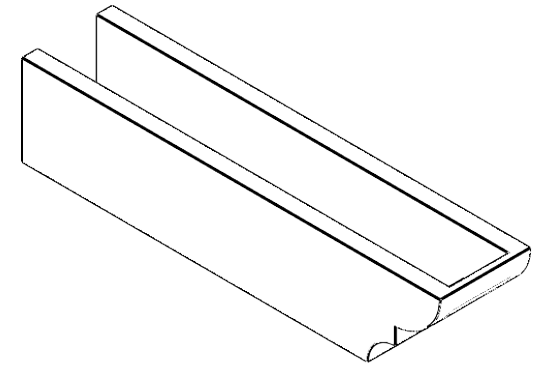

ITEM NUMBER: RFTURO060X06000X28000X006RID00RCPR

6"W X 6"H X 28"L TIMBERTHANE ROUGH CEDAR RIDGEWOOD FAUX WOOD OPEN RAFTER TAIL, 6"L END, PRIMED TAN

SIDE PROFILE

FRONT PROFILE

ISOMETRIC

GENERATED DATE : 03/02/2023

EKENA MILLWORK
2300 WEST MAIN ST.
CLARKSVILLE, TX 75426
TOLL FREE: 866-607-0453
WWW.EKENAMILLWORK.COM

NOTES

1. INSTALLATION TO BE COMPLETED IN ACCORDANCE WITH MANUFACTURER'S SPECIFICATIONS.
2. DRAWING MAY NOT BE TO SCALE
3. THIS DRAWING IS INTENDED FOR DESIGN AND PLANNING PURPOSES ONLY.
4. ALL INFORMATION CONTAINED HEREIN WAS CURRENT AT THE TIME OF DEVELOPMENT BUT MUST BE REVIEWED AND APPROVED BY THE PRODUCT MANUFACTURER TO BE CONSIDERED ACCURATE.
5. TIMBERTHANE ARCHITECTURAL PRODUCTS ARE MADE FROM HIGH DENSITY URETHANE AND COME FACTORY PRIMED